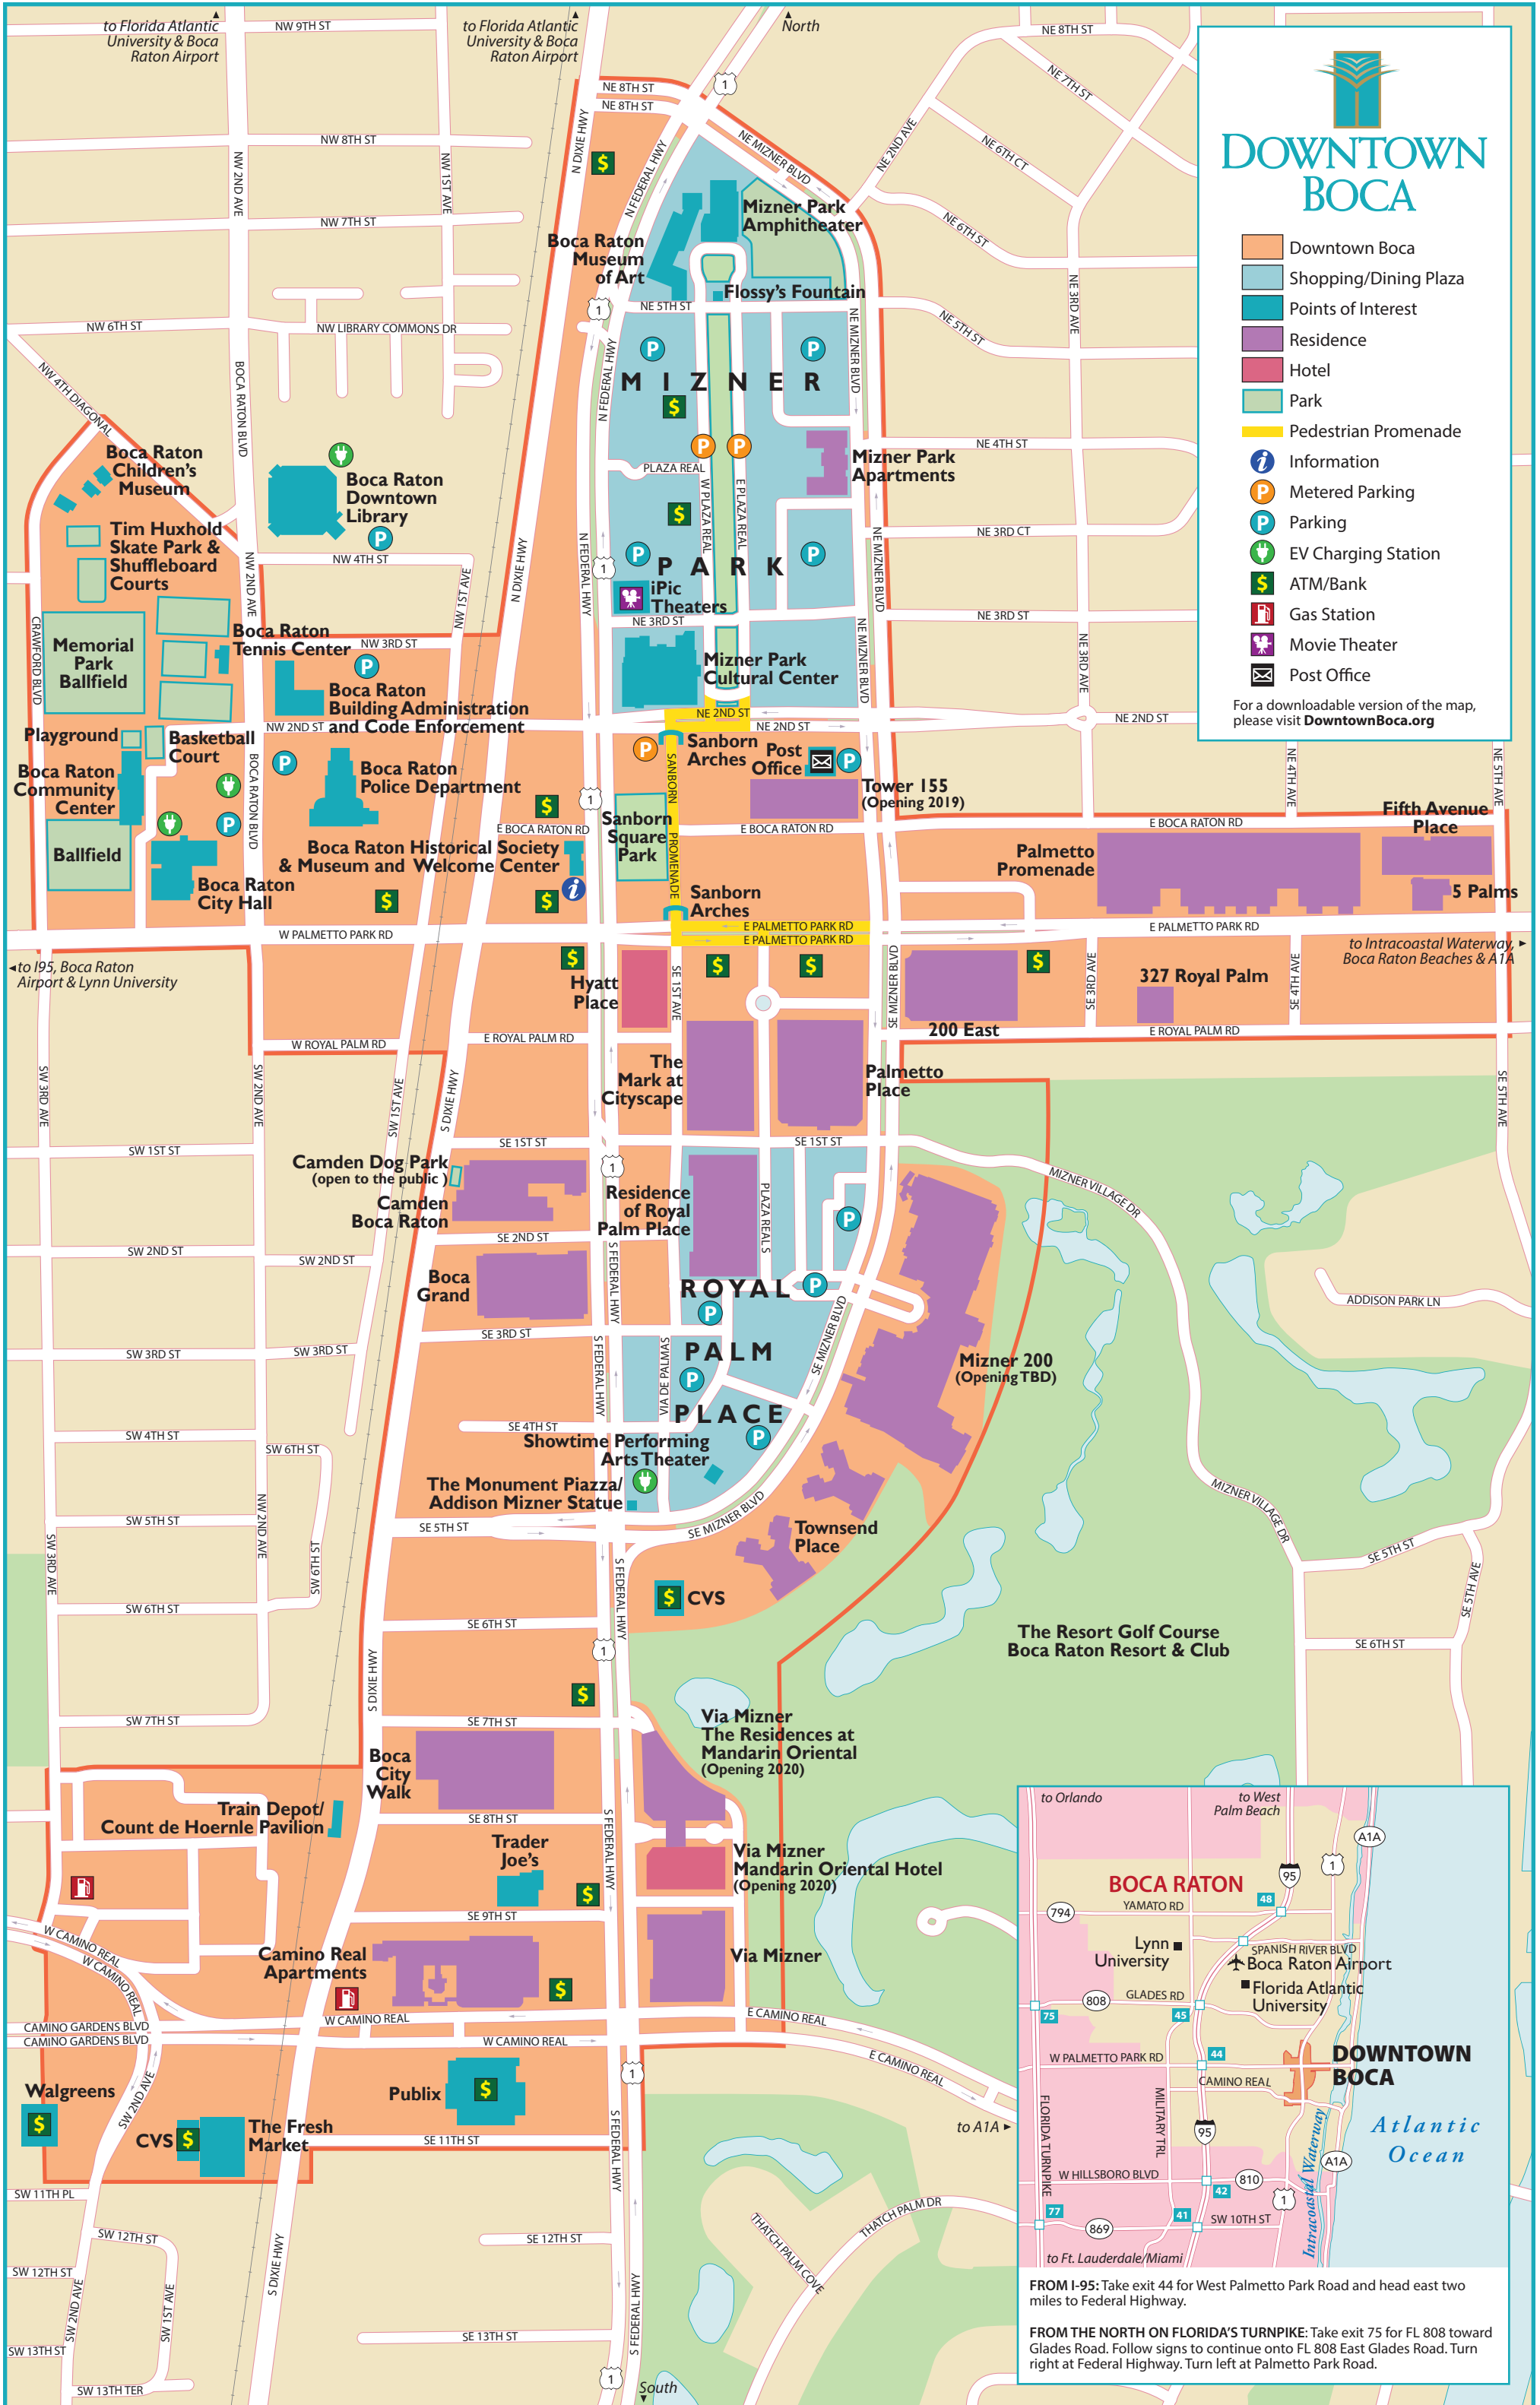

DOWNTOWN BOCA

- Downtown Boca
- Shopping/Dining Plaza
- Points of Interest
- Residence
- Hotel
- Park
- Pedestrian Promenade
- Information
- Metered Parking
- Parking
- EV Charging Station
- ATM/Bank
- Gas Station
- Movie Theater
- Post Office

For a downloadable version of the map, please visit DowntownBoca.org

FROM I-95: Take exit 44 for West Palmetto Park Road and head east two miles to Federal Highway.

FROM THE NORTH ON FLORIDA'S TURNPIKE: Take exit 75 for FL 808 toward Glades Road. Follow signs to continue onto FL 808 East Glades Road. Turn right at Federal Highway. Turn left at Palmetto Park Road.